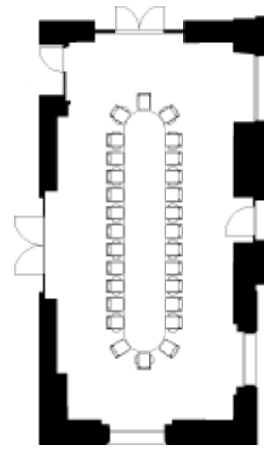

Area	71,1 m <sup>2</sup>
Length	12,7 m
Width	5,6 m
Height	5,05 m
Electrical connection	230 V
Floor	Ground floor

Daylight	✓
Darkening	✓
Conference WIFI	✓
High Speed Internet	✓
Screen	✓
Beamer	✓
Flip Chart / Pin Wall	✓

Foyer for coffee break	✗
Conference technology on-site	✓
Assistance & secretariat service on-site	✓

Concert		64 Pers
Conference / seminar		40 Pers
Block		28 Pers
U-shape		28 Pers
Reception / cocktail		50 Pers
Banquet		50 Pers

## BELLEVUE PALACE

Kochergasse 3-5 | CH-3011 Bern | Tel. +41 (0)31 320 45 45 | Fax +41 (0)31 320 46 46 | info@bellevue-palace.ch | www.bellevue-palace.ch

Seating options

Banquet 50 Pers

Concert 64 Pers

Block 28 Pers

Seminar 40 Pers

GROUND FLOOR

RESTAURANTS / BARS / LOUNGES

- 1 BELLEVUE BAR
- 2 RESTAURANT „VUE“
- 3 LE LOBBY / GIN-GIN BAR

EVENT ROOMS

- 4 SALON ROYAL
- 5 SALON ROUGE
- 6 SALON D'HONNEUR
- 7 SALON DU PALAIS
- 8 SALON CASINO
- 9 MÜNZ LOUNGE