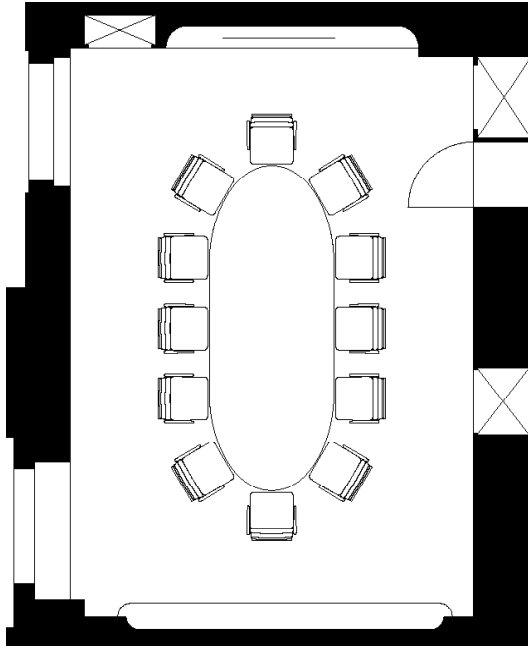

Oval 12 Pers